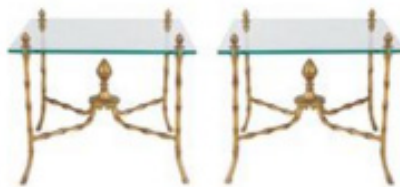

Pair of Hollywood Regency Tubular Brass and Glass Tables

\$2,400

Fleur de Lis

Hollywood Regency Faux Bamboo and Glass End Tables

\$1,600

VINTAGE LOOKS

Pair of Lacquered End Tables or Nightstands by Michael Taylor for Baker, 1950s

\$4,400

REFINE MODERN

Hollywood Regency Lilly Table by Arthur Court

\$800

VINTAGE LOOKS

Italian 1970s Brass and Burl Side Tables

\$2,432

mdn

Two Gilt Metal Side Tables with Mirrored Top in the Style of Boguès

\$895

THOMAS JOLLY ANTIQUES